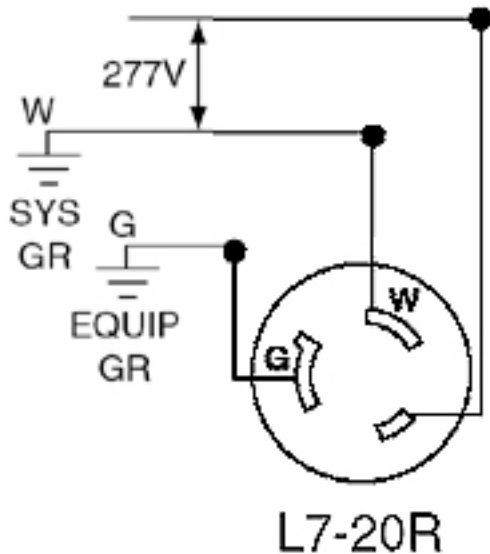

Pole: 2

Wire: 3

Cord Range: .385 - .780

Wire Gauge: 16-10 AWG

Blades/Contacts: Solid Brass

Body Material: Super Tough Nylon

Assembly Screws: Steel, Zinc Plated

Color: Black-White

Standards and Certifications: UL/CSA

Warranty: Lifetime Warranty

NEMA: L7-20P

Dimensional Diagram

Wiring Diagram

SPECIFICATION SUBMITTAL

JOB NAME: <input style="width: 95%;" type="text"/>	CATALOG NUMBERS: <input style="width: 95%;" type="text"/>
JOB NUMBER: <input style="width: 80%;" type="text"/>	<input style="width: 95%;" type="text"/>