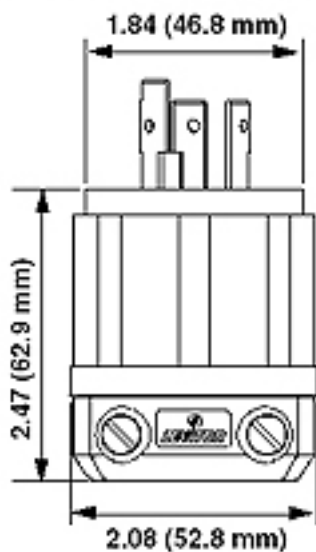

2331

Description

20 Amp, 277 Volt, NEMA L7-20P, 2P, 3W, Locking Plug, Industrial Grade, Grounding, - Black-White

Product Features

Grounding: Grounding

Amperage: 20 Amp

Voltage: 277 Volt

NEMA: L7-20P

Pole: 2

Wire: 3

Cord Range: .385 - .780

Wire Gauge: 16-10 AWG

Blades/Contacts: Solid Brass

Body Material: Super Tough Nylon

Assembly Screws: Steel, Zinc Plated

Color: Black-White

Standards and Certifications: UL/CSA

Warranty: Lifetime Warranty

NEMA: L7-20P

Dimensional Diagram

Wiring Diagram

SPECIFICATION SUBMITTAL

JOB NAME: <input style="width: 95%;" type="text"/>	CATALOG NUMBERS: <input style="width: 95%;" type="text"/>
JOB NUMBER: <input style="width: 80%;" type="text"/>	<input style="width: 95%;" type="text"/>